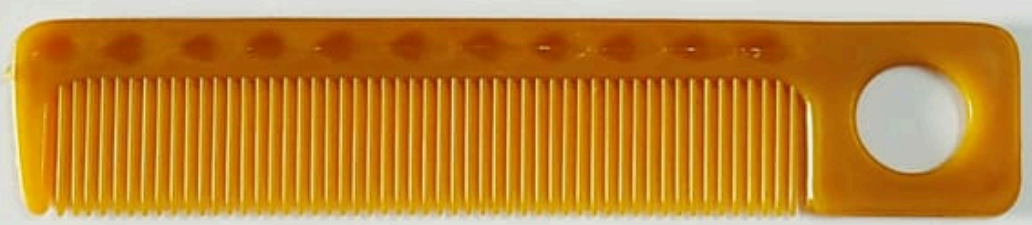

555 OPAQUE & RED ● TRANS

CITIZEN IVORY, WHITE & SHELL

CLASSIC FLOWER PEARL

CLASSIC FLOWER 🌸 IVORY

CLASSIC FLOWER 🌸 🐚 SHELL

5" HOLE ○ OPAQUE

5" DOLLAR \$ OPAQUE

5"  HOLE SEMI

5" HOLE POCKET VIRGIN

5" DOLLAR \$ POCKET VIRGIN

REDMI NOTE 6 PRO
MI DUAL CAMERA

7" PATTI PEARL

Eagle opaque box

Eagle opaque folder

999 RANGER TAN/BLACK  PACK

Venus Combs
Made in India