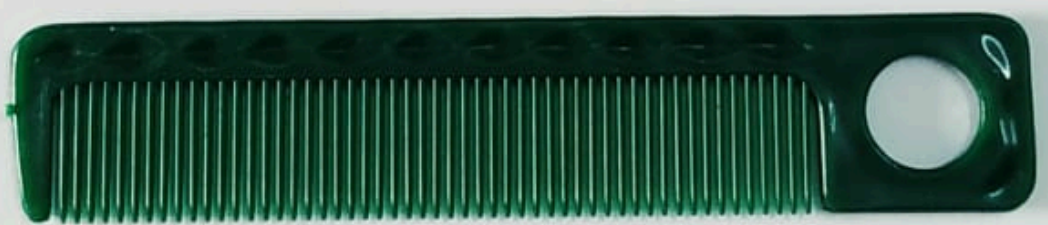

555 OPAQUE & RED ● TRANS

CITIZEN IVORY, WHITE & SHELL

CLASSIC FLOWER PEARL

CLASSIC FLOWER 🌸 IVORY

CLASSIC FLOWER 🌸 🐚 SHELL

5" HOLE ○ OPAQUE

5" DOLLAR \$ OPAQUE

5"  HOLE SEMI

5" HOLE POCKET VIRGIN

5" DOLLAR \$ POCKET VIRGIN

REDMI NOTE 6 PRO
MI DUAL CAMERA

7" PATTI PEARL

Eagle opaque box

Eagle opaque folder

999 RANGER TAN/BLACK  PACK

Venus Combs
Made in India