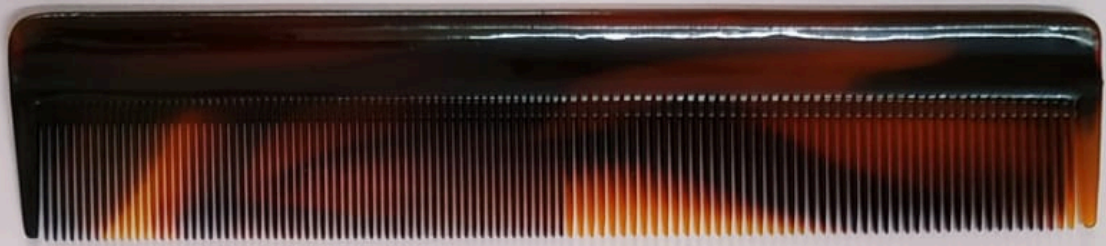

3 IN 1 PEARL VIRGIN

3 IN 1 JARI KANGA

9" MAGIC

KANGA

magic white virgin

10" HULKMAN JUMBO 🐚 SHELL

10" HULKMAN JUMBO PEARL

ZX SCALE  SHELL