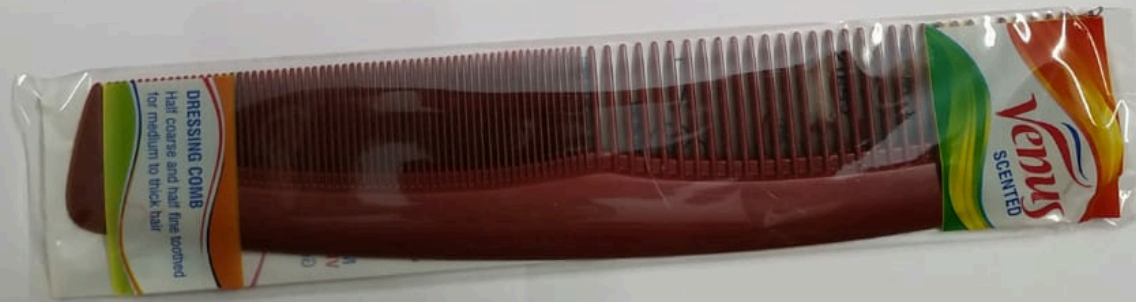

5" HOLE POCKET VIRGIN

5" DOLLAR \$ POCKET VIRGIN

REDMI NOTE 6 PRO
MI DUAL CAMERA

7" PATTI PEARL

Eagle opaque box

Eagle opaque folder

999 RANGER TAN/BLACK  PACK

Venus Combs
Made in India