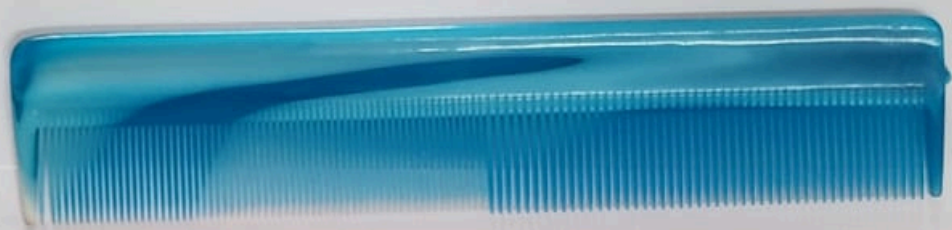

ZX SCALE D/C