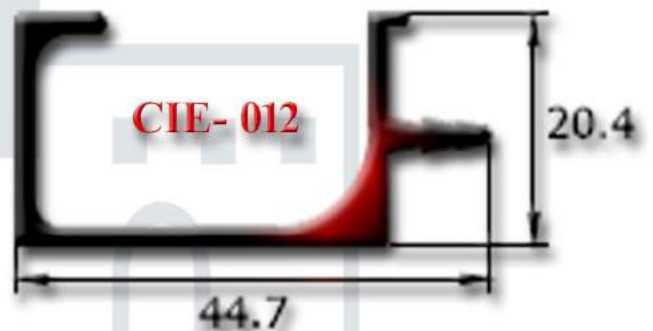

G Profiles

1. Alu Matt Finish
2. Glossy C.P. Finish
3. Brush C.P. Finish
4. Rose Gold Finish
5. Black Matt Finish
6. Titanium Finish
7. S.S. Finish